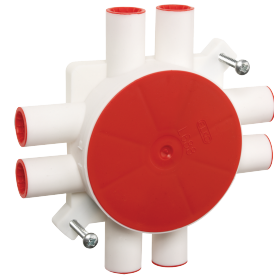

Data Sheet 1221418

Product: 32/246 8-løp takboks
El-number: 1221418
Mat.no: EKO04026
EAN: 7020160402615
Packing: 50
Color: White

Product description: 32mm connection box for ceiling. Suitable for 1 plate of plasterboard or woodpanel. Conduit entries: 8 entries x 16 mm Ø. Delivered with locking spings and sealingplugs in each entry, and plastic lid. It is possible to enter a 20 mm Ø conduit to each entry - by use of a 20 mm sleeve. Extra mounting ring of 10 mm is available in case the box is fixed too deep. The outer diameter of the box is 83 mm. DCL ceilingsocket does not fit this box, use of a DCL extension ring is necessary.

Technical specifications: Single box for ceiling mounting, with installation screws.
Depth: 32 mm.
Standard: EMKO-TUI (25) SF 101/76 Nordic.
Mounting screws: M4.
cc 70 mm between inside mounting screws.
Halogenfree.
Maximum temperature during casting process: 90°C
Minimum installation temperature: -25°C
Max load 14 kg
Cutting diameter: 83mm