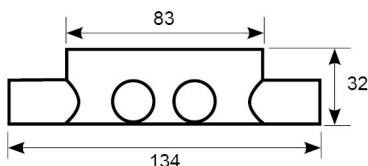

ELKO AS

E-mail: elko@elko.no
Internet: www.elko.no
Bank: 6219.05.15880
Org.no.: NO 911 382 563 MVA

ELKO Front office
Sandstuveien 68, NO-0680 Oslo
P.O.Box 6598 Etterstad, NO-0607 Oslo
Tel.: +47 67 80 73 00
Fax: +47 67 80 73 01

ELKO Plant
Sporvind Industriområde, NO-3340 Åmot
Tel.: +47 32 78 91 00
Fax: +47 32 78 91 01