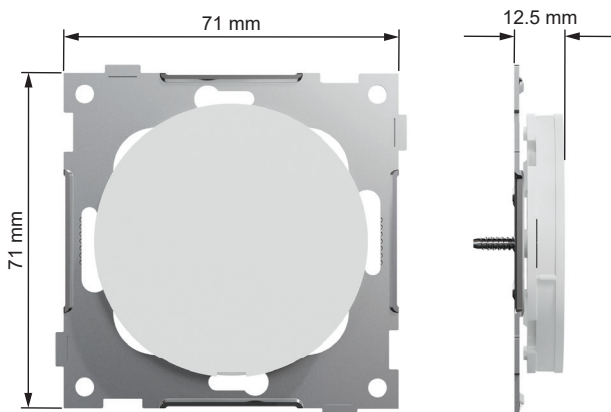

Data Sheet EKO50067

Product:	Blind cover center-plate
E-number NO:	14 108 98
E-number SV:	18 400 83
E-number FI:	21 046 85
EAN:	7020160500670
Packing:	10
Color:	Pure white

Product description:

ELKO One blind cover center plate.

To be mounted in suitable 1 to 5-gang cover frame for flush cc 60mm wall-box installation or 1 to 3-gang low or high surface mounted box for surface installation, as well as in corner box.

The dimensions of the product are (W) 71mm x (H) 71mm x (D) 12.5mm.

It is made of recycled Polycarbonate (PC). The color of the product is pure white (RAL 9003) with matt surface finish.

It reaches IP21 degrees of protection.

One range by ELKO is covering Wiring Devices, Stand Alone Electronics and Network Connectivity functions for both flush as well as surface installation. The One range has been developed with sustainability in mind, using recycled plastic, recycled packaging material and Cradle to Cradle certified.

Modern and slim design with a smooth matt surface finish that is reflecting the light in a glowing way due to it's shape.

Dimensions

ELKO AS

Sandstuveien 68, 0680 Oslo
Pb 6598 Etterstad, 0607 Oslo
+47 67 79 39 00
support@elko.no
www.elko.no