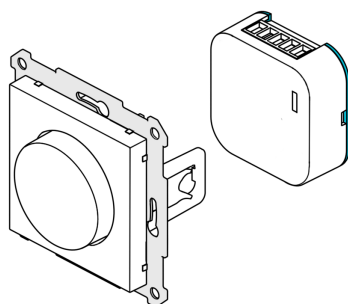

Passer med:

Dimmer LED	DIM-01-2P	EL 14 002 82
Dimmer 1-10V	CTR-01	EL 14 002 72
LED-driver	LED-10	EL 14 002 78

Artikkelliste

		EL-nummer
Adapter vri for Elko RS/Plus hvit	RTR-01-EW	14 004 97
Adapter vri for Elko Plus svart	RTR-01-EB	14 004 98
Adapter vri for Schneider Exxact hvit	RTR-01-SW	14 004 95

Kommende

Adapter vri for Schneider Exxact antrasitt	RTR-01-SA	14 004 96
Adapter vri for Schneider Renova hvit	RTR-01-RW	14 004 93
Adapter vri for Schneider Renova svart	RTR-01-RB	14 004 94

DIMENSJONER

71x71x14 mm
Sentralplate 55x55 mm
Vri Ø38 mm